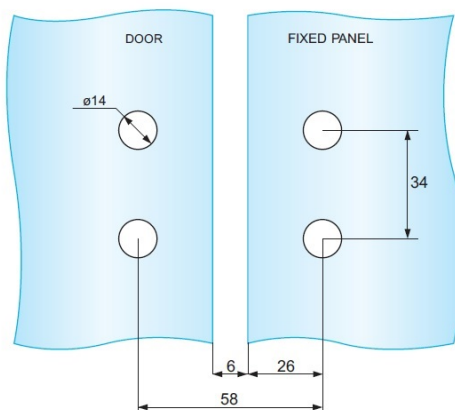

PRODUCT SHEET

Description:

Shower Hinge "Up/Down", SS-Look, 180DG, Left, Glass/Glass, 6- 8mm Glass Thickness, $\phi 14$ mm Drilling, All Brass Material

Item number:

15.23.101-0

Units	Box	Carton	HS Code	Barcode
Pcs.	1	20	8302100090	
				5704866059374

SISO A/S

Mileparken 11
DK-2740 Skovlunde
Denmark
VAT: DK 24786013

Phone +45 45 830 900

www.siso.dk
siso@siso.dk

Danske Bank
Nytorv Branch
Copenhagen
SWIFT: DABADKKK

Account no.
4180 3112 112936
IBAN Account
DK7230003112112936