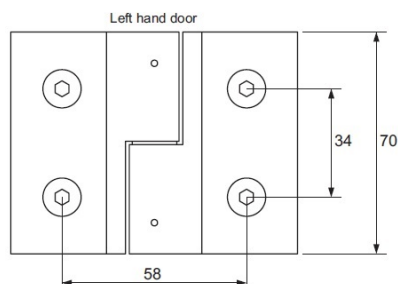

PRODUCT SHEET

Description:

Shower Hinge "Up/Down", SS-Look, 180DG, Left, Glass/Glass, 6- 8mm Glass Thickness, $\phi 14$ mm Drilling, All Brass Material

Item number:

15.23.101-0

Units	Box	Carton	HS Code	Barcode
Pcs.	1	20	8302100090	
				5704866059374

SISO A/S

Mileparken 11
DK-2740 Skovlunde
Denmark
VAT: DK 24786013

Phone +45 45 830 900

www.siso.dk
siso@siso.dk

Danske Bank
Nytorv Branch
Copenhagen
SWIFT: DABADKKK

Account no.
4180 3112 112936
IBAN Account
DK7230003112112936