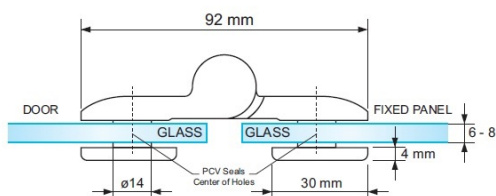

PRODUCT SHEET

Description:

Shower Hinge "Up/Down", SS-Look, 180DG, Left, Glass/Glass, 6- 8mm Glass Thickness, $\phi 14$ mm Drilling, All Brass Material

Item number:

15.23.101-0

Units	Box	Carton	HS Code	Barcode
Pcs.	1	20	8302100090	
				5704866059374

SISO A/S

Mileparken 11
DK-2740 Skovlunde
Denmark
VAT: DK 24786013

Phone +45 45 830 900

www.siso.dk
siso@siso.dk

Danske Bank
Nytorv Branch
Copenhagen
SWIFT: DABADKKK

Account no.
4180 3112 112936
IBAN Account
DK7230003112112936